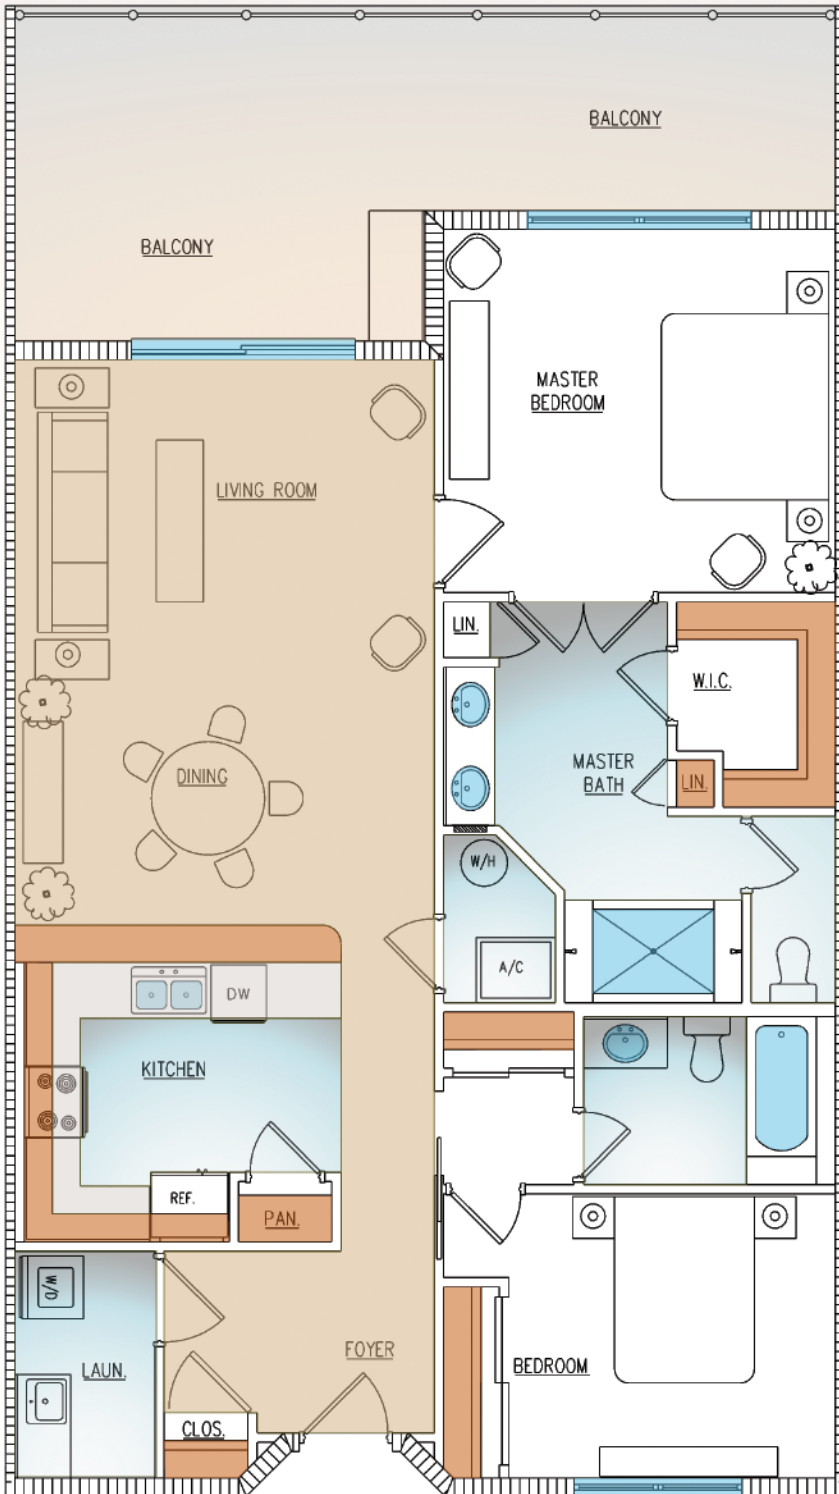

## *The Keshi*

2 Bedroom / 2 Bath

Living Area: 1,307 SF  
Total Area: 1,597 SF

RARITY BREEDS DESIRE.