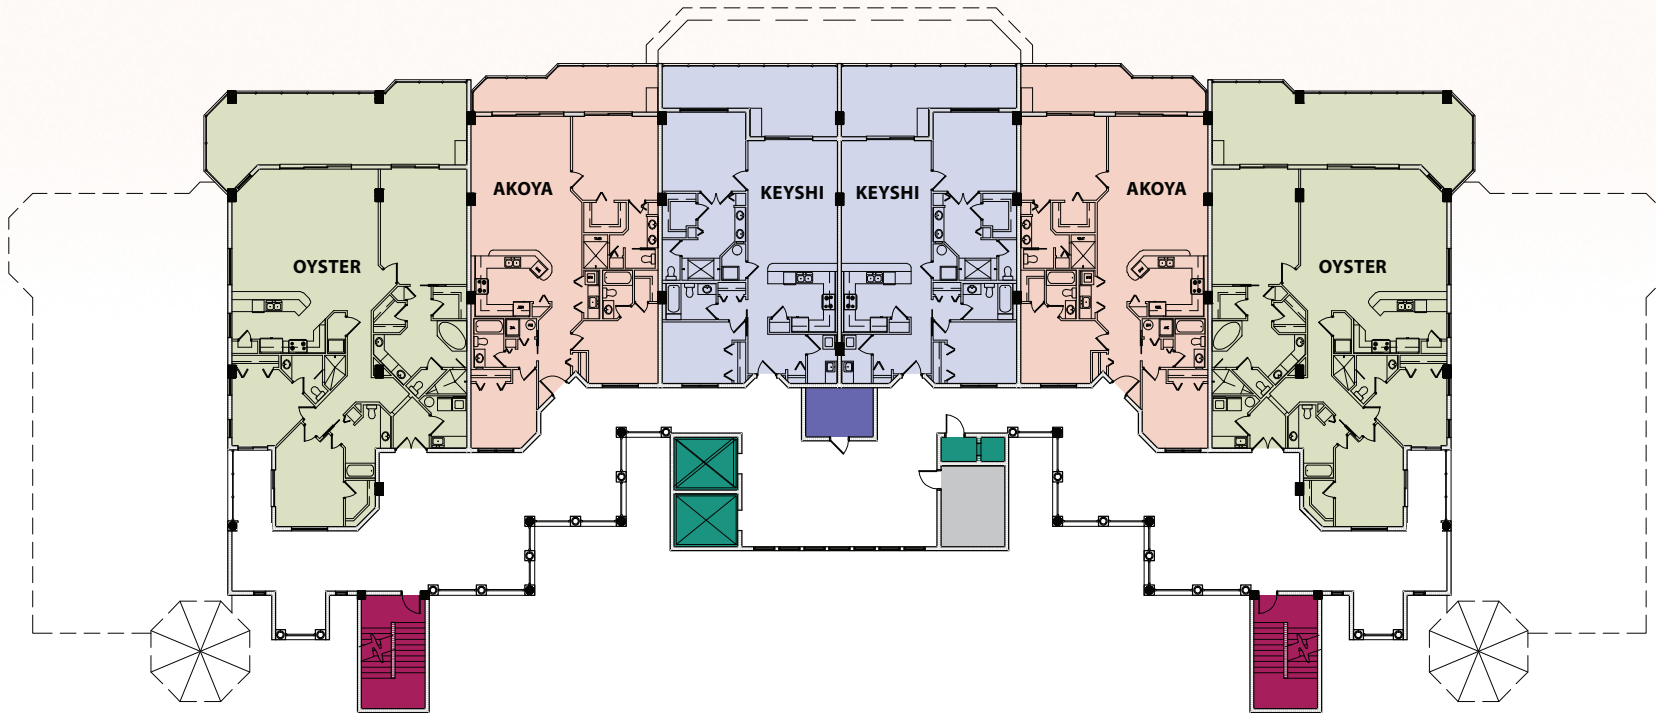

BLACK PEARL

Color Key

- The Keyshi
- The Akoya
- The Tahitian
- The Oyster
- Lobby
- Clubhouse & Fitness Rms
- Office & Conference Rms
- Elevators & Trash
- Stairways
- Maintenance Rms
- Elec./Phone & Housekeeping