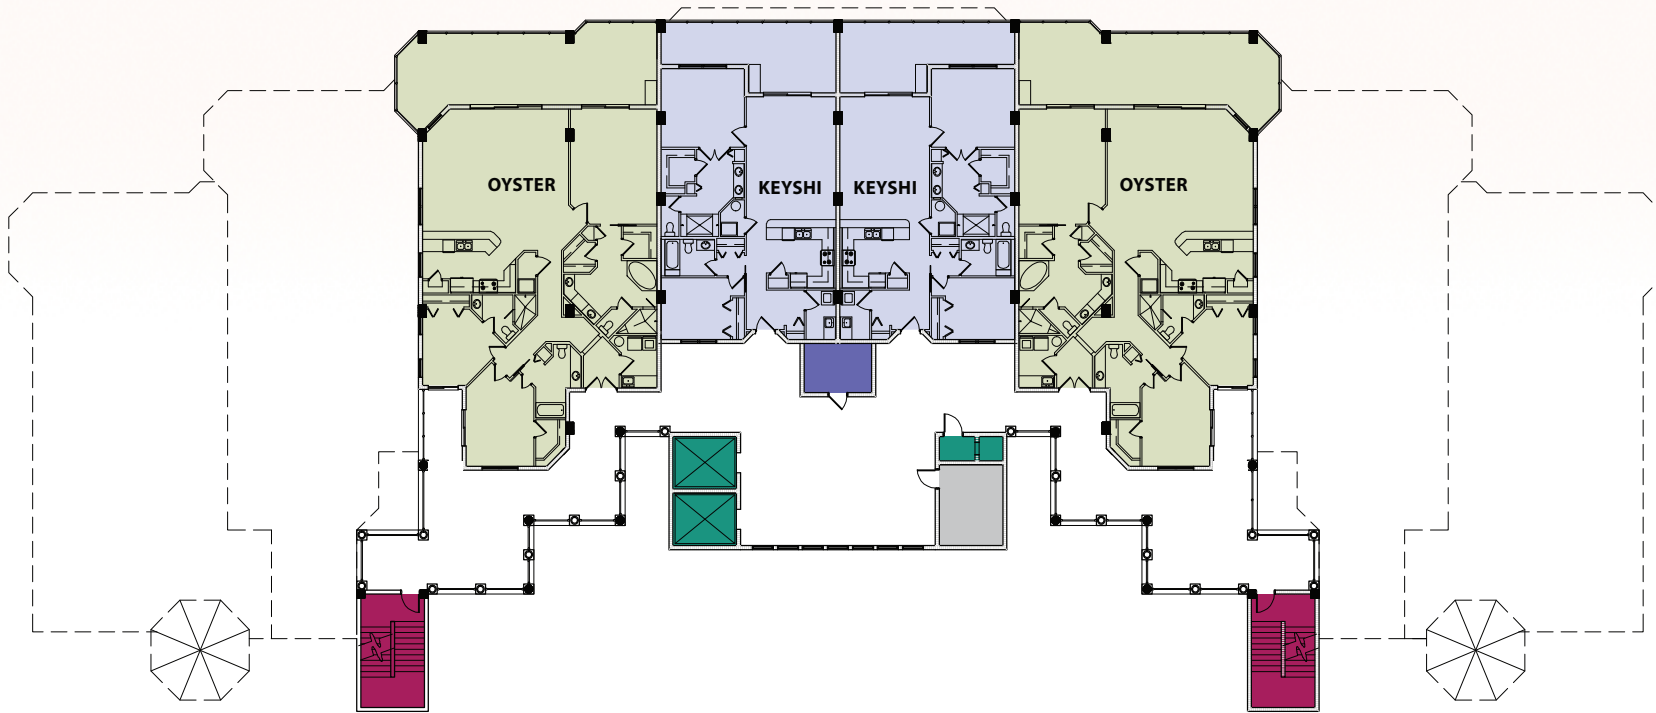

BLACK PEARL

Level 12

Color Key

- The Keyshi
- The Akoya
- The Tahitian
- The Oyster
- Lobby
- Clubhouse & Fitness Rms
- Office & Conference Rms
- Elevators & Trash
- Stairways
- Maintenance Rms
- Elec./Phone & Housekeeping