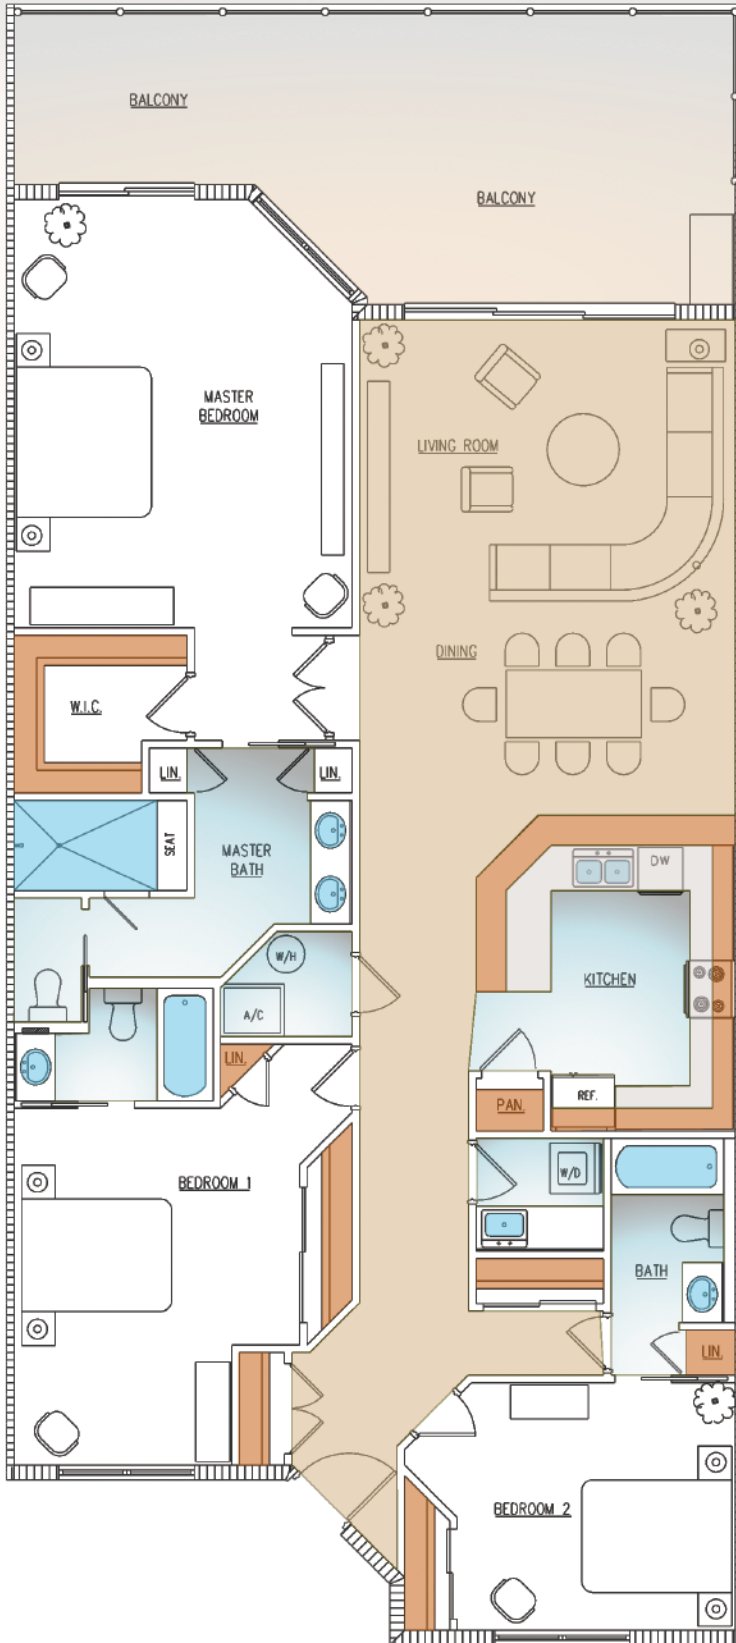

BLACK PEARL

Black Pearl, LLC
997 W Kennedy Blvd, A25
Orlando, FL 32810

800.713.1133

blackpearlcondos@aol.com

The Tahitian

3 Bedroom / 3 Bath

Living Area: 1,840 SF
Total Area: 2,199 SF

RARITY BREEDS DESIRE.